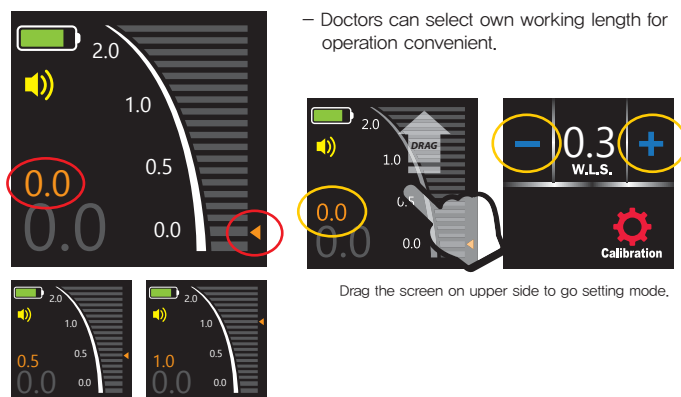

1 Features of Dr's Finder

-  **Compact smallest size**
World smallest size.
-  **Various way to attach**
Can attach the device anywhere (ex. Stand, Apron, Dental ruler included package, and etc.)
-  **Accuracy**
Makes best accuracy with using 3 frequencies for exact accuracy.
-  **Calibration**
Can check the device is accurate simply with calibration jig, and calibrate the device by yourself.
-  **Working length select**
Available working length select for user convenience.
-  **Rechargeable battery**
Rechargeable battery is applied, and USB power from PC or mobile phone adapter (micro 5 pin type)
-  **Big color touch LCD screen**
Better visible & better recognize. And control the device by touch control.
-  **Various display mode**
3 display mode prepared for better user recognize.
-  **Timer function**
Can be used as timer.

2 Various way to attach

- > Can attach the device anywhere**
(ex. Stand, Apron, Dental ruler included package, and etc.)

3 Various display mode

There are 3 display style. Drag by finger to left or right.

4 Benefits

> Accuracy

- Makes best accuracy with using 3 frequencies for exact accuracy. Using latest signal IC makes improved accuracy and measuring quality.

> W.L.S. function (Working Length Select) function

- Doctors can select own working length for operation convenient.

5 Specification

Model : AL-DFA20 Trade name : Dr's Finder NEO Power source : 3.7V Lithium-polymer		
Main unit	Measurement	Approx. 43 x 46 x 16 mm / Approx. 24 g
File hook	Length	Approx. 200 mm (included hook tip)
Lip hook	Length / Dia.	Approx. 65 mm / Approx. 2.15 mm
Probe cord	Length	Approx. 70 cm
Extension cord	Length	Approx. 60 cm
Stand	Measurement	Approx. 43 x 67 x 62 mm / Approx. 52 g