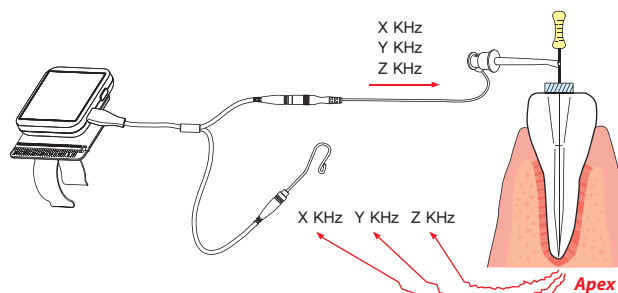

1 Features of Dr's Finder

-  **Compact smallest size**
World smallest size.
-  **Various way to attach**
Can attach the device anywhere (ex. Stand, Apron, Dental ruler included package, and etc.)
-  **Accuracy**
Makes best accuracy with using 3 frequencies for exact accuracy.
-  **Calibration**
Can check the device is accurate simply with calibration jig, and calibrate the device by yourself.
-  **Working length select**
Available working length select for user convenience.
-  **Rechargeable battery**
Rechargeable battery is applied, and USB power from PC or mobile phone adapter (micro 5 pin type)
-  **Big color touch LCD screen**
Better visible & better recognize. And control the device by touch control.
-  **Various display mode**
3 display mode prepared for better user recognize.
-  **Timer function**
Can be used as timer.

2 Various way to attach

- > Can attach the device anywhere**
(ex. Stand, Apron, Dental ruler included package, and etc.)

3 Various display mode

There are 3 display style. Drag by finger to left or right.

4 Benefits

> Accuracy

- Makes best accuracy with using 3 frequencies for exact accuracy. Using latest signal IC makes improved accuracy and measuring quality.

> W.L.S. function (Working Length Select) function

- Doctors can select own working length for operation convenient.

5 Specification

Model : AL-DFA20 Trade name : Dr's Finder NEO Power source : 3.7V Lithium-polymer		
Main unit	Measurement	Approx. 43 x 46 x 16 mm / Approx. 24 g
File hook	Length	Approx. 200 mm (included hook tip)
Lip hook	Length / Dia.	Approx. 65 mm / Approx. 2.15 mm
Probe cord	Length	Approx. 70 cm
Extension cord	Length	Approx. 60 cm
Stand	Measurement	Approx. 43 x 67 x 62 mm / Approx. 52 g