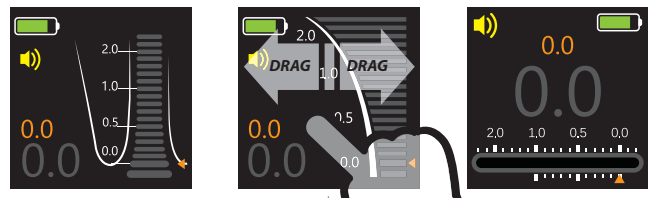

1 Features of Dr's Finder

-  **Compact smallest size**
World smallest size.
-  **Various way to attach**
Can attach the device anywhere (ex. Stand, Apron, Dental ruler included package, and etc.)
-  **Accuracy**
Makes best accuracy with using 3 frequencies for exact accuracy.
-  **Calibration**
Can check the device is accurate simply with calibration jig, and calibrate the device by yourself.
-  **Working length select**
Available working length select for user convenience.
-  **Rechargeable battery**
Rechargeable battery is applied, and USB power from PC or mobile phone adapter (micro 5 pin type)
-  **Big color touch LCD screen**
Better visible & better recognize. And control the device by touch control.
-  **Various display mode**
3 display mode prepared for better user recognize.
-  **Timer function**
Can be used as timer.

2 Various way to attach

- > Can attach the device anywhere**
(ex. Stand, Apron, Dental ruler included package, and etc.)

3 Various display mode

There are 3 display style. Drag by finger to left or right.